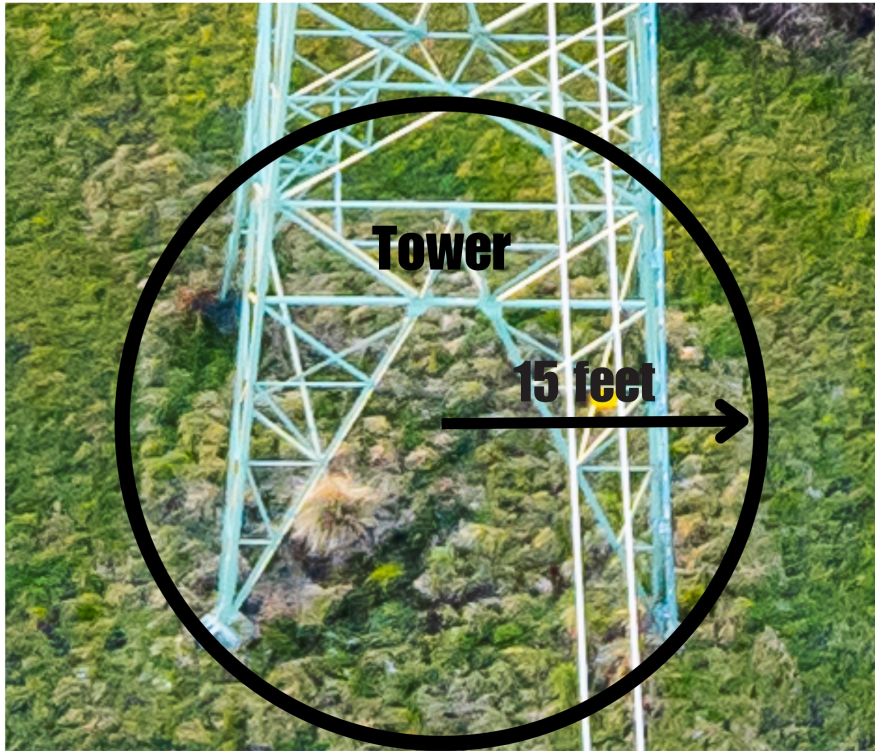

SSI MAXIM
OF TENNESSEE, LLC

**6 Foot Tower with
a 15-foot
perimeter
treatment
@ 400 LBS. / Acre
= 9.2 lbs. per
Tower**

SSIMaxim Products and Suggested Rates		
	SpraKil SK-13	Weed Blast 4-G
Target	1% tebuthiuron and 3% diuron	2% bromacil and 2% diuron
Herbaceous Perennials	200-400 lbs/acre	200-400 lbs/acre
Grasses	200-400 lbs/acre	200-400 lbs/acre
Broadleaf Weeds	200-400 lbs/acre	200-400 lbs/acre

SSIMaxim of Tennessee, LLC

www.SSIMaxim.com

SSI MAXIM
OF TENNESSEE, LLC

**6 foot Tower with
a 15-foot
perimeter
treatment
@ 300 LBS. / Acre
= 6.9 LBS. per
Tower**

SSI Maxim Products and Suggested Rates

Target	Arsenal 0.5%	SpraKil SK-13	Topsite 2.5G	Weed Blast 4-G
	0.5% imazapyr	1% tebuthiuron and 3% diuron	2% diuron and 0.5% imazapyr	2% bromacil and 2% diuron
Herbaceous Perennials	200-300 lbs/acre	200-400 lbs/acre	200-300 lbs/acre	200-400 lbs/acre
Grasses	200-300 lbs/acre	200-400 lbs/acre	200-300 lbs/acre	200-400 lbs/acre
Broadleaf Weeds	200-300 lbs/acre	200-400 lbs/acre	200-300 lbs/acre	200-400 lbs/acre